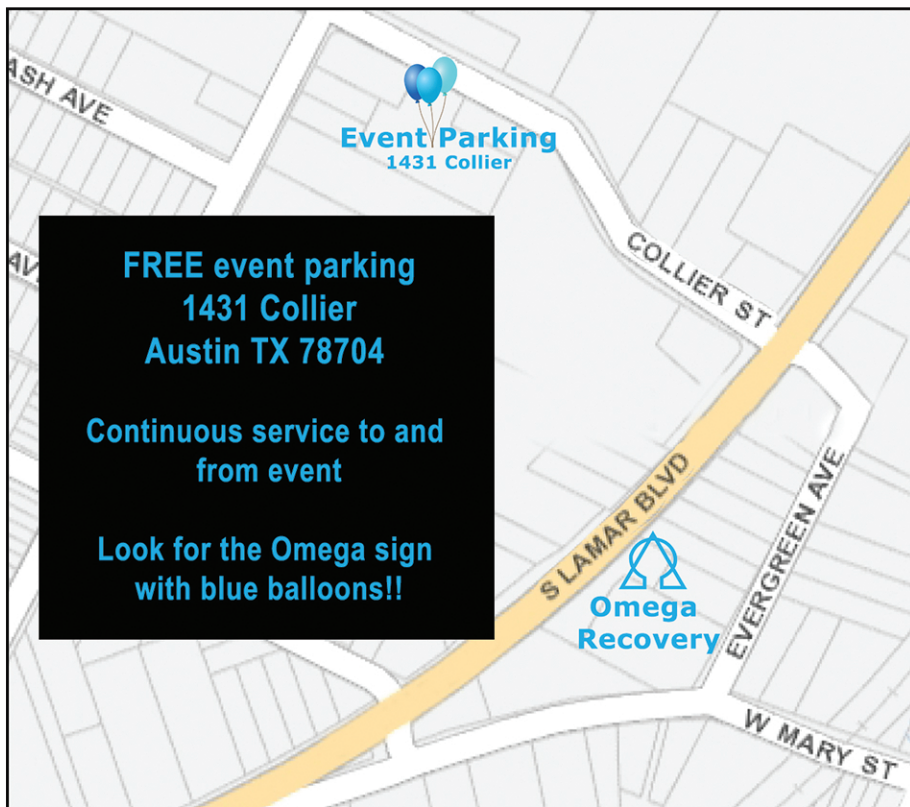

RSVP to OmegaLaunch@OmegaRecovery.org